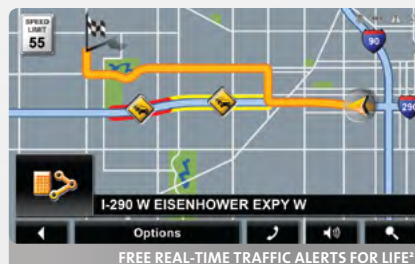

NAVIGON

And the world is yours

NAVIGON 7200T

Evolution, at its finest

VOICE DESTINATION ENTRY

SUPERIOR NAVIGATION, BUILT TO IMPRESS

When it comes to design, the NAVIGON 7200T cuts no corners—and helps guide you around the tougher ones with advanced features designed to anticipate a driver's every navigational need.

A commuter's best friend, Free Real-Time Traffic Updates re-route you around traffic congestion with color-coded incident icons, traffic flow data, and more. Only NAVIGON makes traffic work out of the box for the life of the product, no subscription, no additional hardware, no strings attached.² Voice Destination Entry lets you specify a street address by saying it out loud. Landmark View 3D displays North America's best-known buildings in richly-textured 3D. Next generation Reality View™ Pro and Lane Assistant Pro combine to provide 3D images, actual road sign text, and lane guidance to make sure you never miss another turn again. Bluetooth® enables hands-free calling.³ DirectHelp™ provides emergency and roadside assistance information at the touch of a button. This is rich, relevant technology at the top of its game.

FREE REAL-TIME TRAFFIC UPDATES

Free Real-Time Traffic Updates re-route you around traffic congestion with color-coded incident icons, traffic flow data, and more.

Only NAVIGON makes traffic updates this easy.²

VOICE DESTINATION ENTRY

Now you can enter your street address by talking to the device. It's that simple.

LANDMARK VIEW 3D

Landmark View 3D shows North America's best-known landmarks in richly-textured 3D.